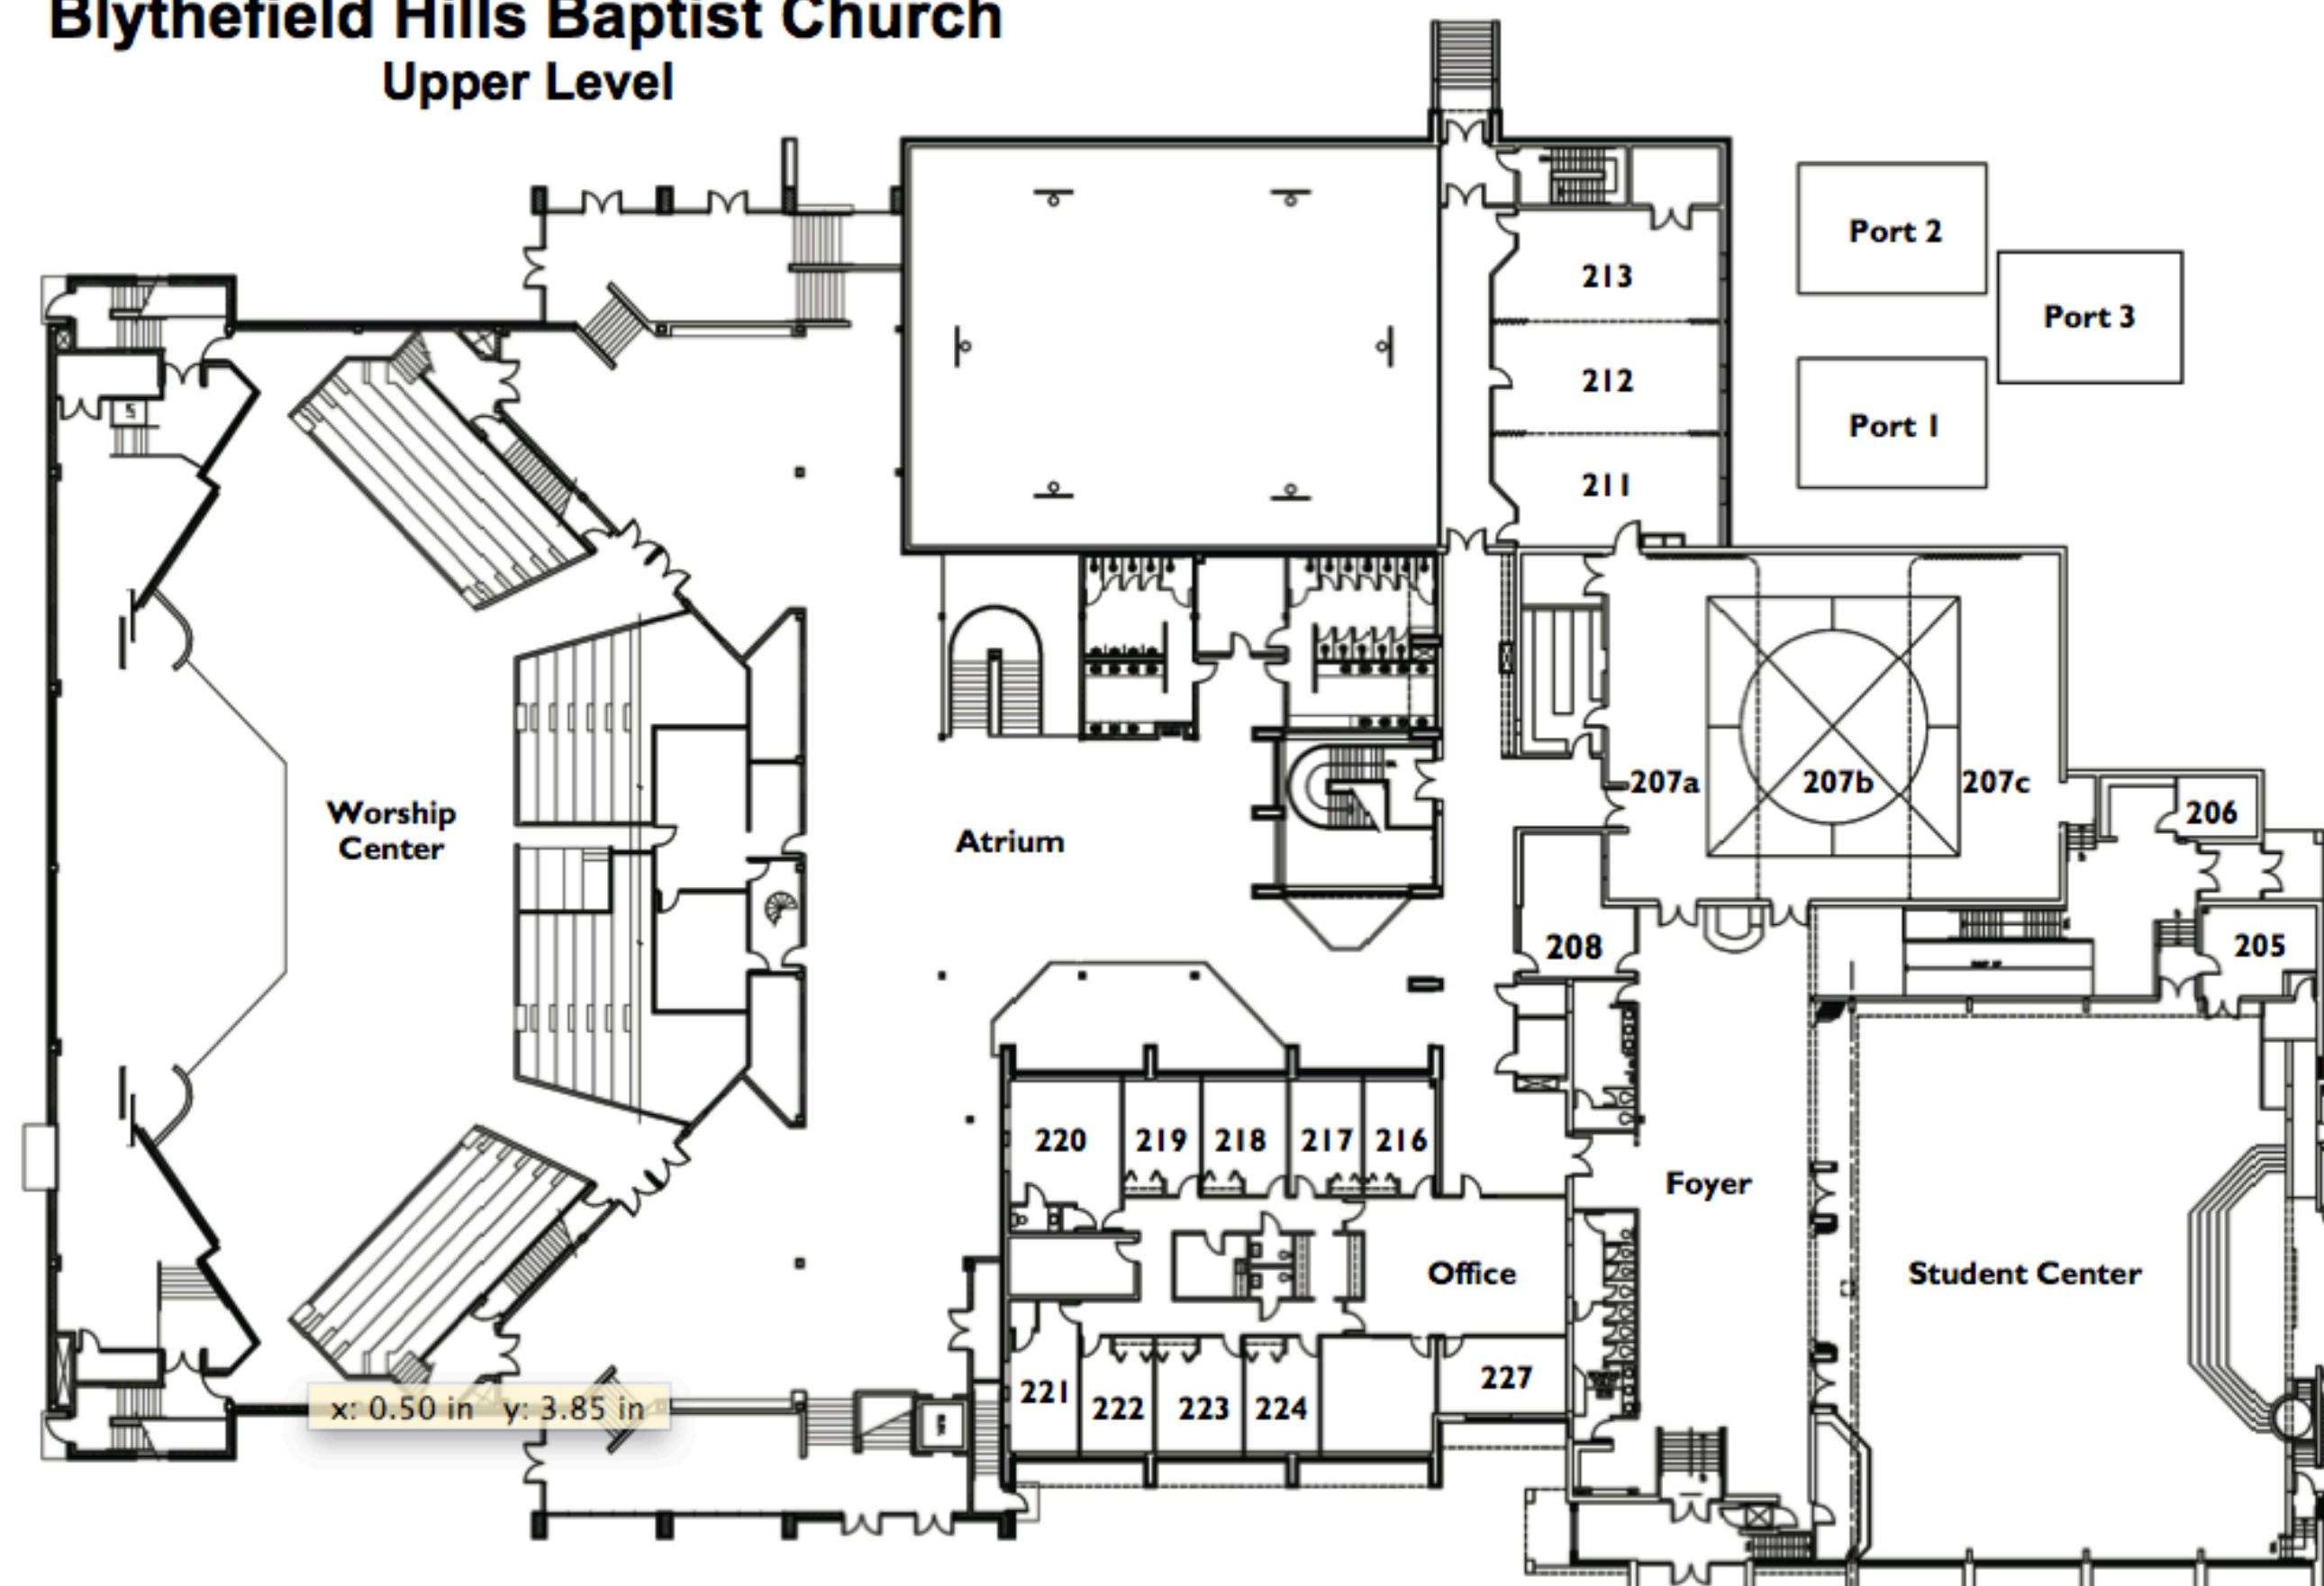

Blytheville Hills Baptist Church
Lower Level

Blytheville Hills Baptist Church
Upper Level

SUNDAY MORNING Locations

BABIES

- Infants | 323
- Creepers | 321
- Early Walkers | 320
- Toddlers | 322 & 324

2 YEARS

- 420 | birthdays 1/09-5/09
- 421 | birthdays 6/09-7/09
- 325 | birthdays 8/09 & later

3 YEARS | 101, 103, 105

*10:45am service check-in at Room 128

4 & 5 YEARS | Room 128

KINDERGARTEN | Room 211 (UFOC)

GRADES 1 & 2 | Room 207 (MMR)