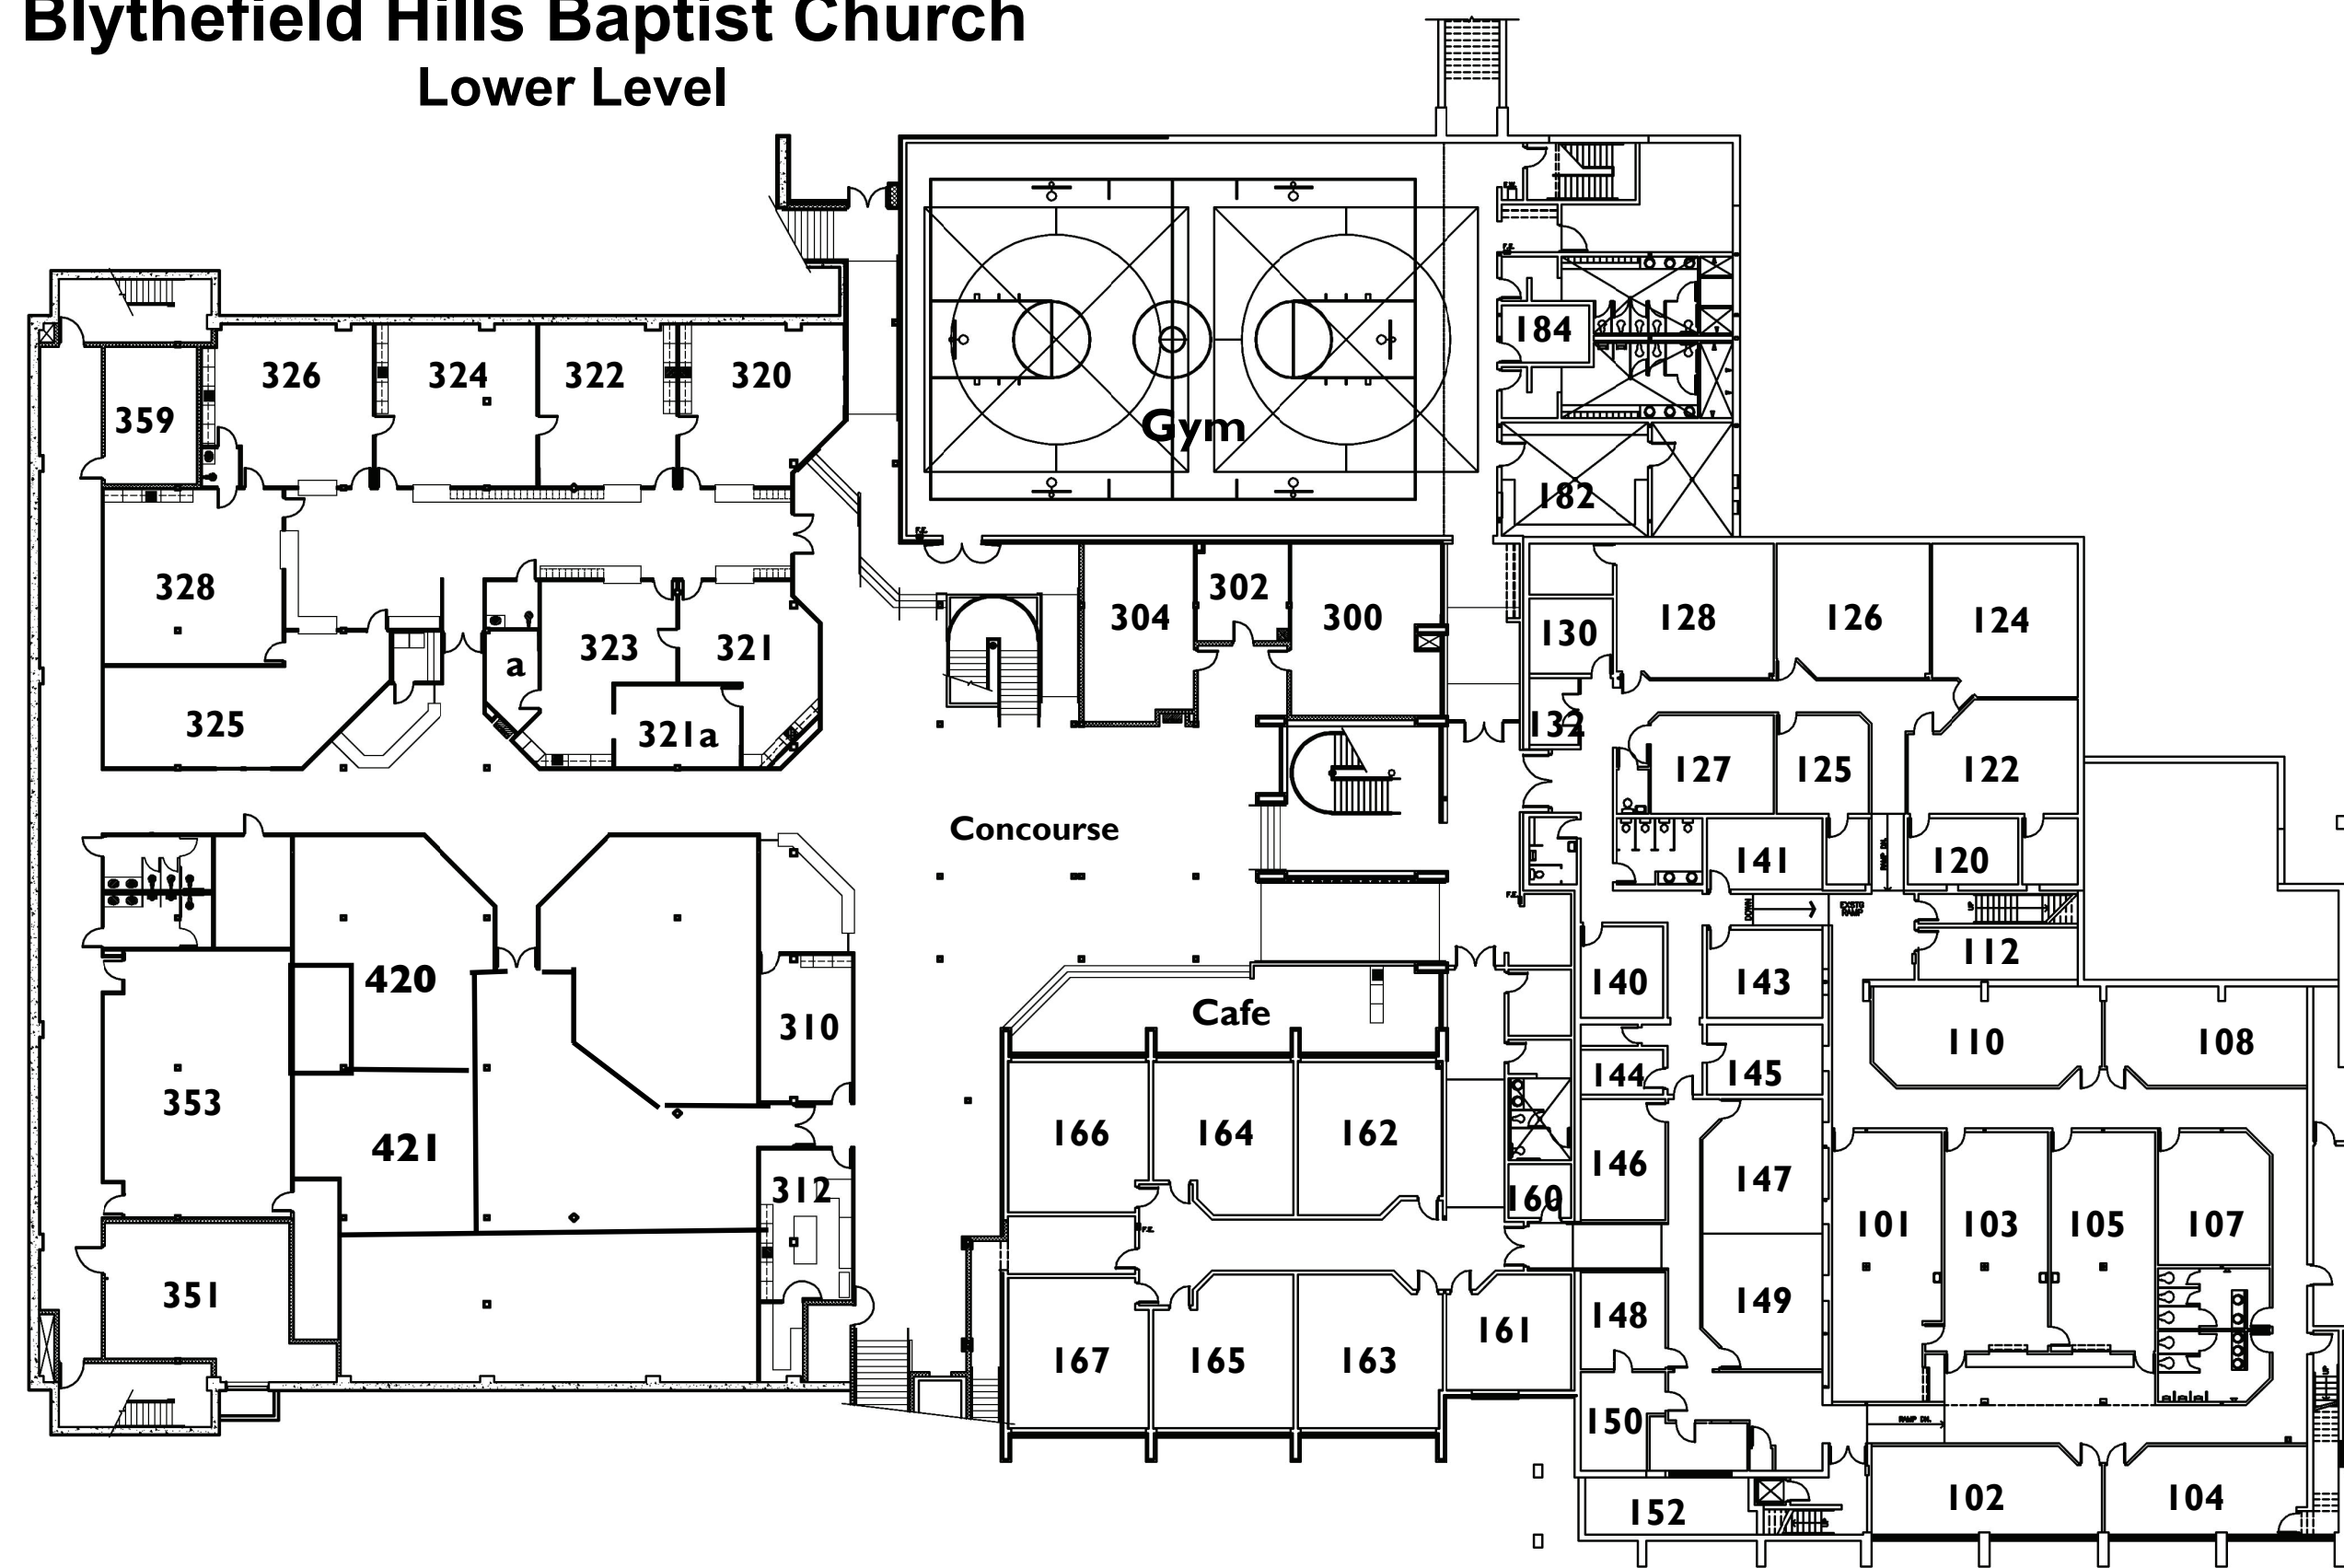

Blytheville Hills Baptist Church
Lower Level

Blytheville Hills Baptist Church
Upper Level

SUNDAY MORNING Locations

BABIES

- Infants | 323
- Creepers | 321
- Early Walkers | 320
- Toddlers | 322 & 324

2 YEARS

- 420 | birthdays 1/09-5/09
- 421 | birthdays 6/09-7/09
- 325 | birthdays 8/09 & later

3 YEARS | 101, 103, 105

*10:45am service check-in at Room 128

4 & 5 YEARS | Room 128

KINDERGARTEN | Room 211 (UFOC)

GRADES 1 & 2 | Room 207 (MMR)

GRADES 3-5 | Student Center

SUNDAY KNIGHT Locations

NURSERY | 323 & 321

2 YEARS | 326

3 YEARS | 325

4 & 5 YEARS | 420 & 421

KINDERGARTEN | 105

GRADE 1 | 101